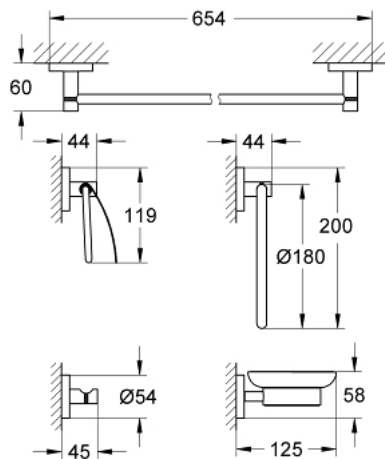

### PRODUCT DESCRIPTION

- material: glass / metal
- Consisting of:
  - towel ring (40 365 001)
  - towel rail, 600 mm (40 366 001)
  - robe hook (40 364 001)
  - paper holder with cover (40 367 001)
  - soap dish with holder (40 444 001)
  - concealed fastening
- **GROHE StarLight** chrome finish
- suitable for screwing (including screws and dowels) or gluing (glue 40 915 000 sold separately)

40 344 001 **ESSENTIALS MASTER BATHROOM ACCESSORIES SET 5-IN-1**

**SPARE PARTS**, October 2014 – now

1: Soap dish (Order-nr. 40368001)