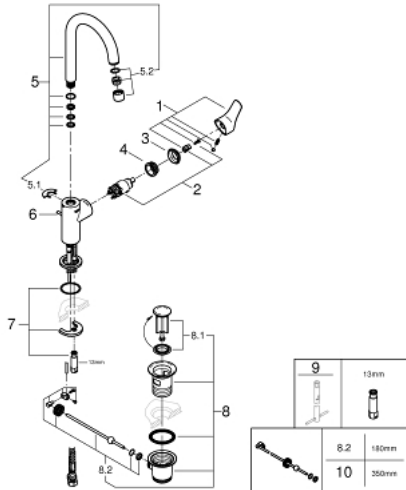

23 537 003 **EUROSMART SINGLE-LEVER BASIN MIXER 1/2"**
L-SIZE

PRODUCT DESCRIPTION

- Colour: chrome
- GROHE SilkMove 28 mm ceramic cartridge
- with temperature limiter
- GROHE Long-Life Shine durable sparkling sheen
- GROHE Water Saving mousseur 5.7 l/min
- GROHE FastFixation installation system
- swivel tubular spout
- pop-up waste set 1 1/4"
- flexible connection hoses

23 537 003 **EUROSMART SINGLE-LEVER BASIN MIXER 1/2"**
L-SIZE

SPARE PARTS, July 2019 – now

- 1: lever (Order-nr. 48531000)
- 2: Cartridge (Order-nr. 46580000)
- 3: Cap (Order-nr. 46581000)
- 4: Fitting ring (Order-nr. 46715000)
- 5: Outlet (Order-nr. 13427000)
- 5.1: Safety ring (Order-nr. 4825700M)
- 5.2: Mousseur (Order-nr. 13935000)
- 6: lift rod US (Order-nr. 65936000)
- 7: Shank mounting kit (Order-nr. 46671000)
- 8: Waste set 1 1/4" (Order-nr. 28910000)
- 8.1: Plug (Order-nr. 07182000)
- 8.2: Eccentric rod (Order-nr. 07052000)
- 9: Mounting wrench (Order-nr. 19017000)*
- 10: Eccentric rod (Order-nr. 07341000)*