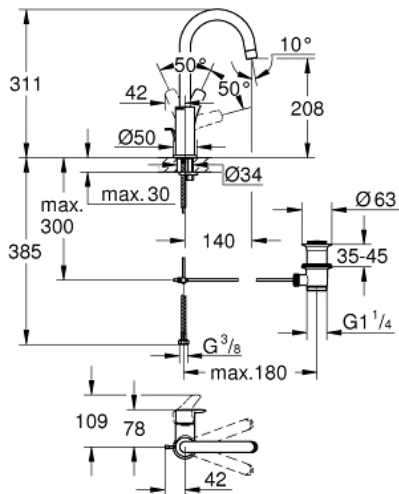

23 537 003 **EUROSMART SINGLE-LEVER BASIN MIXER 1/2"**
L-SIZE

PRODUCT DESCRIPTION

- Colour: chrome
- GROHE SilkMove 28 mm ceramic cartridge
- with temperature limiter
- GROHE Long-Life Shine durable sparkling sheen
- GROHE Water Saving mousseur 5.7 l/min
- GROHE FastFixation installation system
- swivel tubular spout
- pop-up waste set 1 1/4"
- flexible connection hoses

23 537 003 **EUROSMART SINGLE-LEVER BASIN MIXER 1/2"**
L-SIZE

SPARE PARTS, July 2019 – now

- 1: lever (Order-nr. 48531000)
- 2: Cartridge (Order-nr. 46580000)
- 3: Cap (Order-nr. 46581000)
- 4: Fitting ring (Order-nr. 46715000)
- 5: Outlet (Order-nr. 13427000)
- 5.1: Safety ring (Order-nr. 4825700M)
- 5.2: Mousseur (Order-nr. 13935000)
- 6: lift rod US (Order-nr. 65936000)
- 7: Shank mounting kit (Order-nr. 46671000)
- 8: Waste set 1 1/4" (Order-nr. 28910000)
- 8.1: Plug (Order-nr. 07182000)
- 8.2: Eccentric rod (Order-nr. 07052000)
- 9: Mounting wrench (Order-nr. 19017000)*
- 10: Eccentric rod (Order-nr. 07341000)*