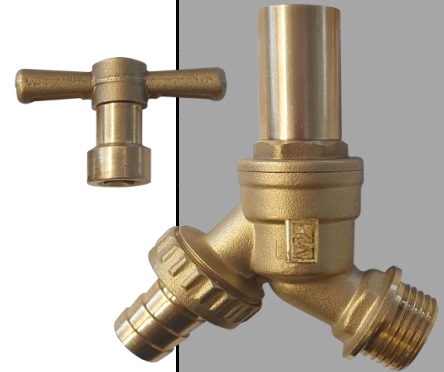

293LK

Brass Sillcock with Lockshield and Key

Via Circonvallazione, 10
13018 Valduggia (VC), Italy
Tel: +39 0163 47891
Fax: +39 0163 47895
www.vironline.com

Brass sillcock
Threaded M (ISO 228/1) with hose union
With lockshield and key

PN16
Free of CE marking (cat. according to Art. 4.3 Dir. 2014/68/EU)

Working conditions

- Suitable for: water, 0°C to +100°C
- Not suitable for: gases group 1 & 2, liquids group 1 (Dir. 2014/68/EU)