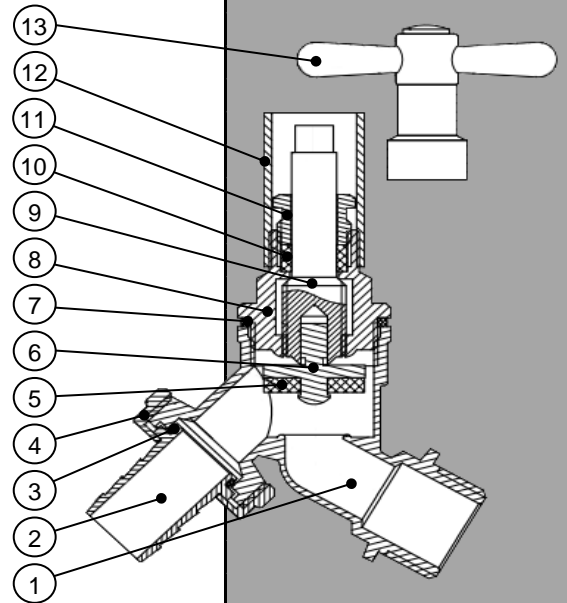

| N. | Part | Material | Norm |
|----|--------------|----------|--------|
| 1 | Body | Brass | CW617N |
| 2 | Hose union | Brass | CW617N |
| 3 | O-ring | NBR | - |
| 4 | Ring | Brass | CW617N |
| 5 | Seal | NBR | - |
| 6 | Disc | Brass | CW617N |
| 7 | Gasket | PTFE | - |
| 8 | Bonnet | Brass | CW617N |
| 9 | Stem | Brass | CW617N |
| 10 | Packing rink | PTFE | - |
| 11 | Packing nut | Brass | CW617N |
| 12 | Lockshield | Brass | CW617N |
| 13 | Key | Brass | CW617N |

DIMENSIONS

| DN | T | D | E | AA | AB | HA | HB | L | Weight |
|-----|----|------|------|------|------|------|------|------|--------|
| | | [mm] | [mm] | [mm] | [mm] | [mm] | [mm] | [mm] | [g] |
| 015 | ½" | 12 | 15,5 | 28 | 65 | 33 | 95 | 50 | 255 |